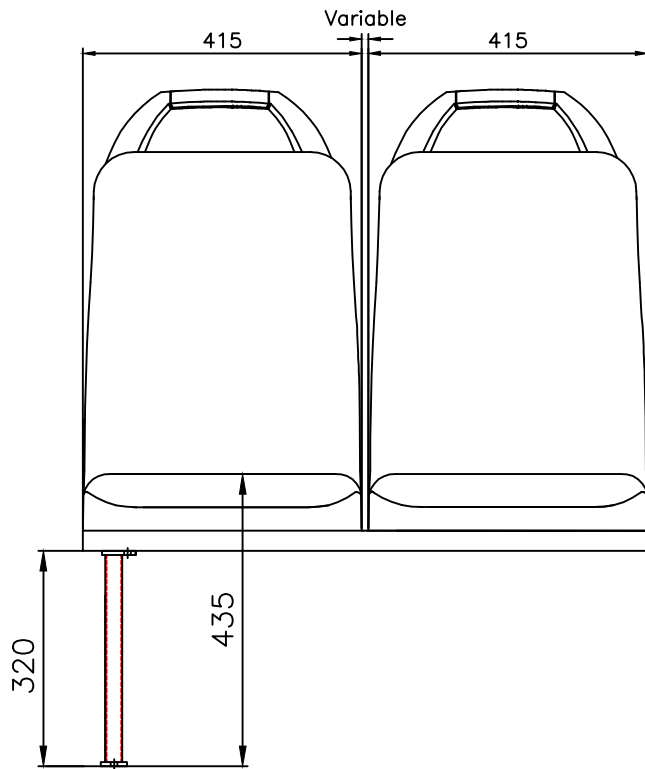

Drawing Title :

System 750/3
Double Seat

Front View

Side View

Remarks:

Seat-back is box foam &

Seat is moulded foam

upholstery work is trimofix string version