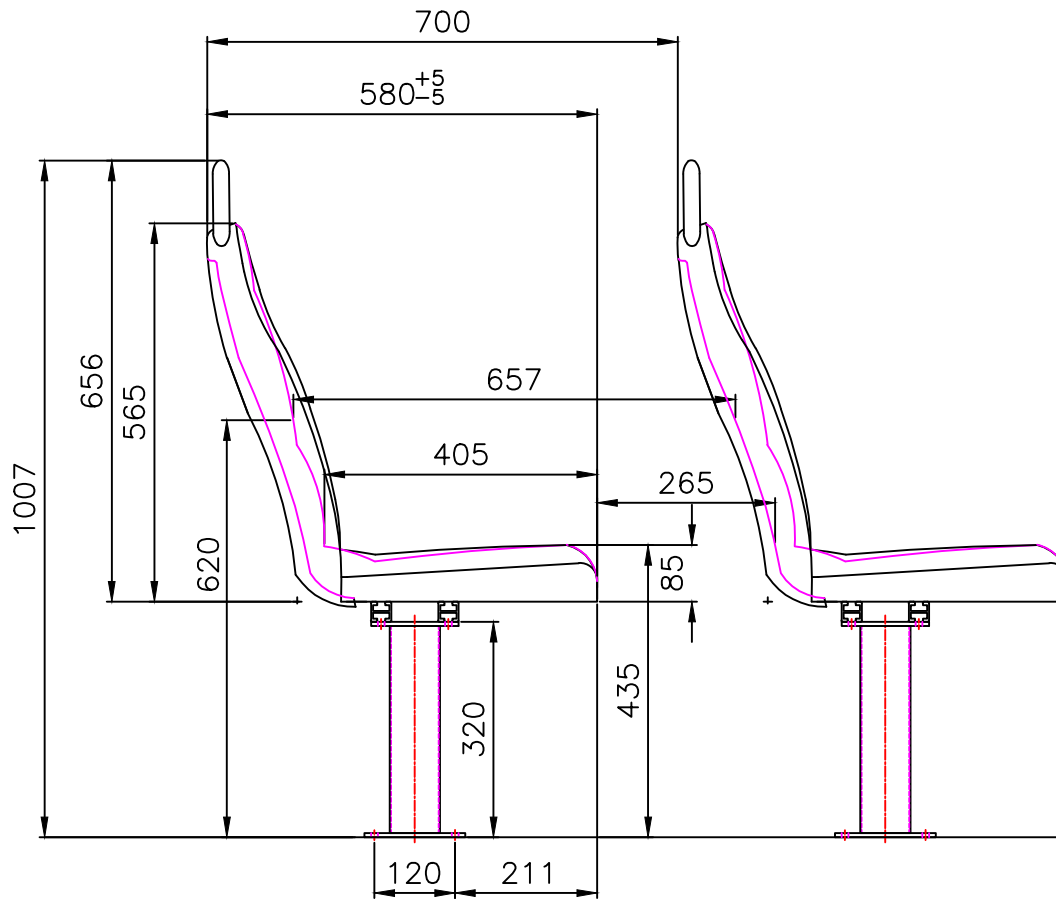

Drawing Title :

System 750/3
Double Seat

Front View

Side View

Remarks:

Seat-back is box foam &

Seat is moulded foam

upholstery work is trimofix string version